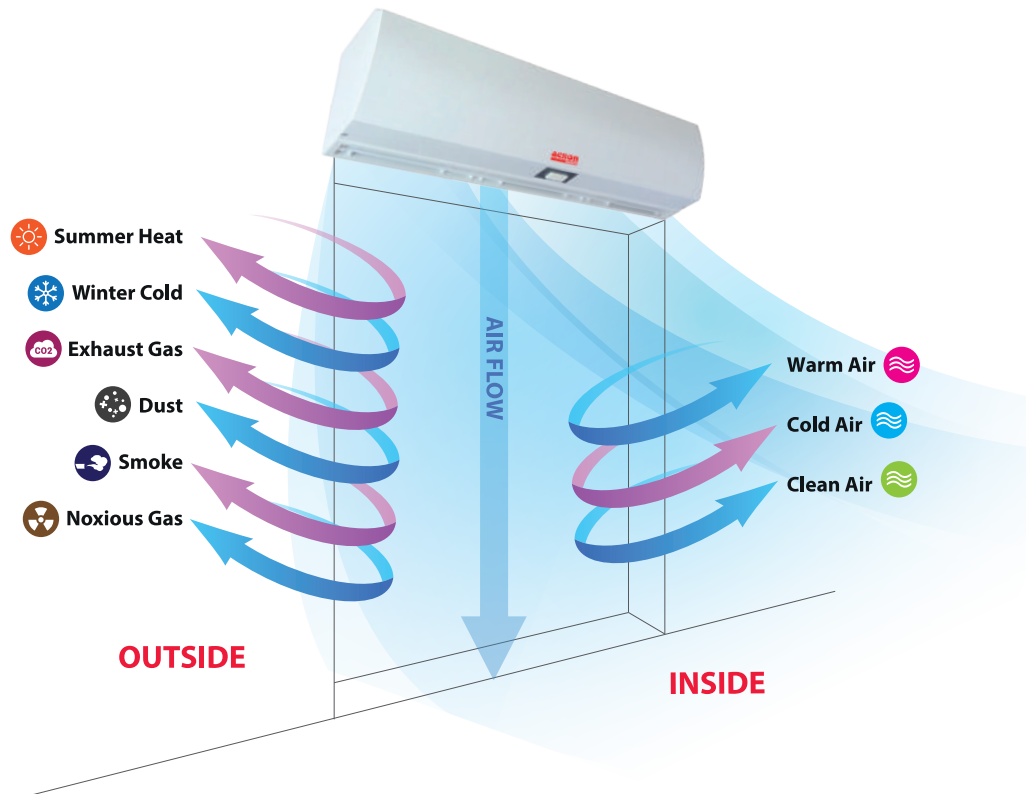

EASI-GARD AIR CURTAIN series

✓ The Invisible Wall

Working quietly, the Acson Easi-Gard Series acts as an invisible wall that contains the good and protects from the unwanted. The wide range of application enable it to be installed in numerous locations from over the doorways, windows and openings between indoor and outdoor or between two interior spaces.

Features

- 1 Sirocco fan design with powerful airflow
- 2 Adjustable deflector to position according to different preferences
- 3 Quiet operation
- 4 Two different types of casing for selection.
 - Plastic Casing (BP series)
 - Metal Casing (D series)
- 5 Selectable fan speed with a switch control - High & Low
- 6 Slim profile and elegant design blends with any interior
- 7 Simple installation in 3 simple steps: fix installation plate, hand the body, tighten
- 8 Air flow up to 12ft height

✓ The Good, Stays in

By minimizing leakage of cool, clean and desirable air, indoor temperature is kept without big fluctuations. This improves the occupants comfort level.

When cool air is kept in, compressor will be working less, hence lower energy consumption, power bill and longer lifetime, a definite winner against the rising cost.

✓ The Bad, Stays out

Easi-gard series, act as an air-door to shield heat, airborne pollutants, oily mist, smoke and dust from getting into your good space. This improve the overall Indoor Air Quality (IAQ) by controlling at the source.