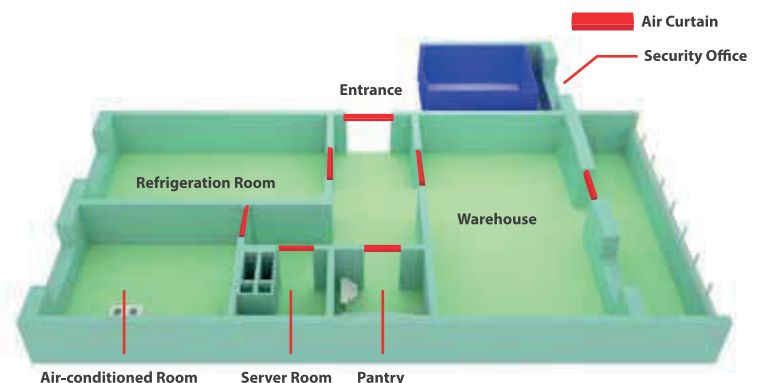

EASI-GARD AIR CURTAIN series

✓ The Invisible Wall

Working quietly, the Acson Easi-Gard Series acts as an invisible wall that contains the good and protects from the unwanted. The wide range of application enable it to be installed in numerous locations from over the doorways, windows and openings between indoor and outdoor or between two interior spaces.

Features

- 1 Sirocco fan design with powerful airflow
- 2 Adjustable deflector to position according to different preferences
- 3 Quiet operation
- 4 Two different types of casing for selection.
 - Plastic Casing (BP series)
 - Metal Casing (D series)
- 5 Selectable fan speed with a switch control - High & Low
- 6 Slim profile and elegant design blends with any interior
- 7 Simple installation in 3 simple steps: fix installation plate, hand the body, tighten
- 8 Air flow up to 12ft height

✓ The Bad, Stays out

Easi-gard series, act as an air-door to shield heat, airborne pollutants, oily mist, smoke and dust from getting into your good space. This improve the overall Indoor Air Quality (IAQ) by controlling at the source.

✓ Places to install:

Between Indoor and Outdoor

- Café, Restaurants, Garage, Offices, Factory, Warehouse, Convention Center

Between Interior Spaces

- Warehouse/Finish Good Area, Refrigeration Room, Kitchen, Air-Conditioned Space